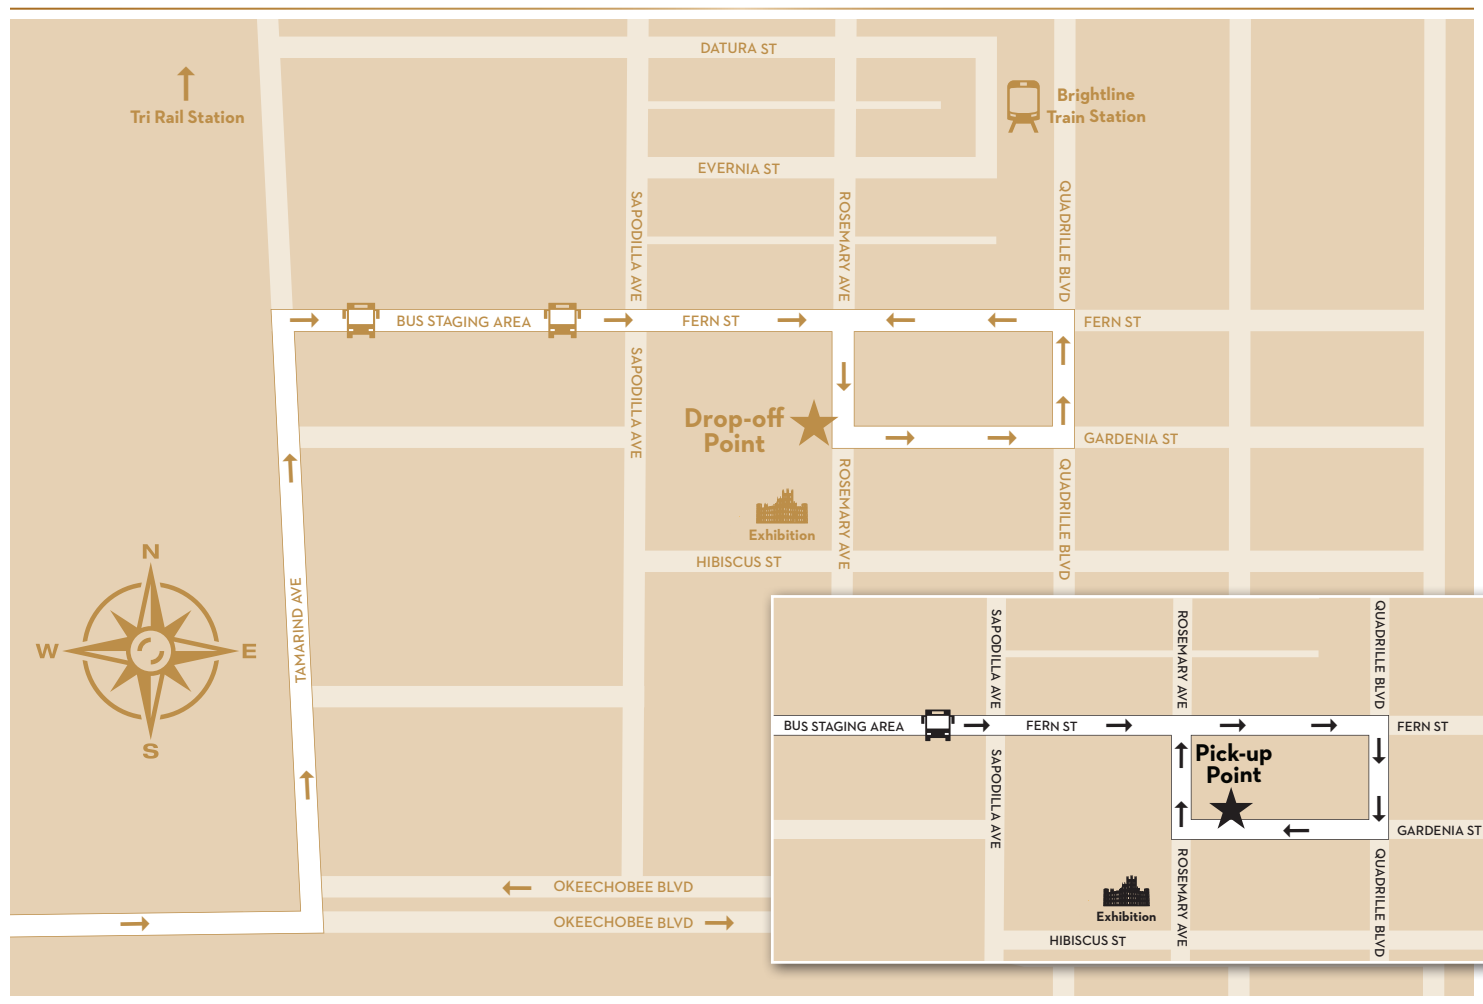

GROUP TRANSPORTATION INFORMATION

DOWN TON ABBEY THE EXHIBITION

EXPERIENCE THE HISTORY • THE FASHION • THE HOUSE

PRESENTED BY
VIKING

GETTING TO THE EXHIBITION:

BY BUS

Bus and motorcoach dropoff and pickup is located on the corner of Rosemary Avenue and Gardenia Street, 100-yards north of exhibition under covered walkway to entrance to DOWNTON ABBEY: THE EXHIBITION. Please consult the map above for directions to approach the drop-off and pick-up locations as well as directions to an area on Fern Street where buses and motorcoaches can park while your group enjoys the exhibition. Metered parking rates apply. Call Adolph at One Parking (CityPlace) at 561-420-9228 with any questions.

BY CAR

For the best information regarding driving directions and parking information at CityPlace, please visit www.cityplace.com/directions

BY TRAIN

DOWNTON ABBEY: THE EXHIBITION is conveniently located within walking distance of the Brightline Train (Florida's express train service connecting Miami, Ft. Lauderdale, and West Palm Beach) and the West Palm Beach Tri Rail Station.

PLANNING YOUR GROUP'S VISIT:

DOWNTON ABBEY: THE EXHIBITION is located within West Palm Beach's thriving entertainment center, CityPlace. Your group's visit can also include a full day or even overnight outing with shopping, dining, and hotels within steps of the exhibition. Visit www.cityplace.com for more information.